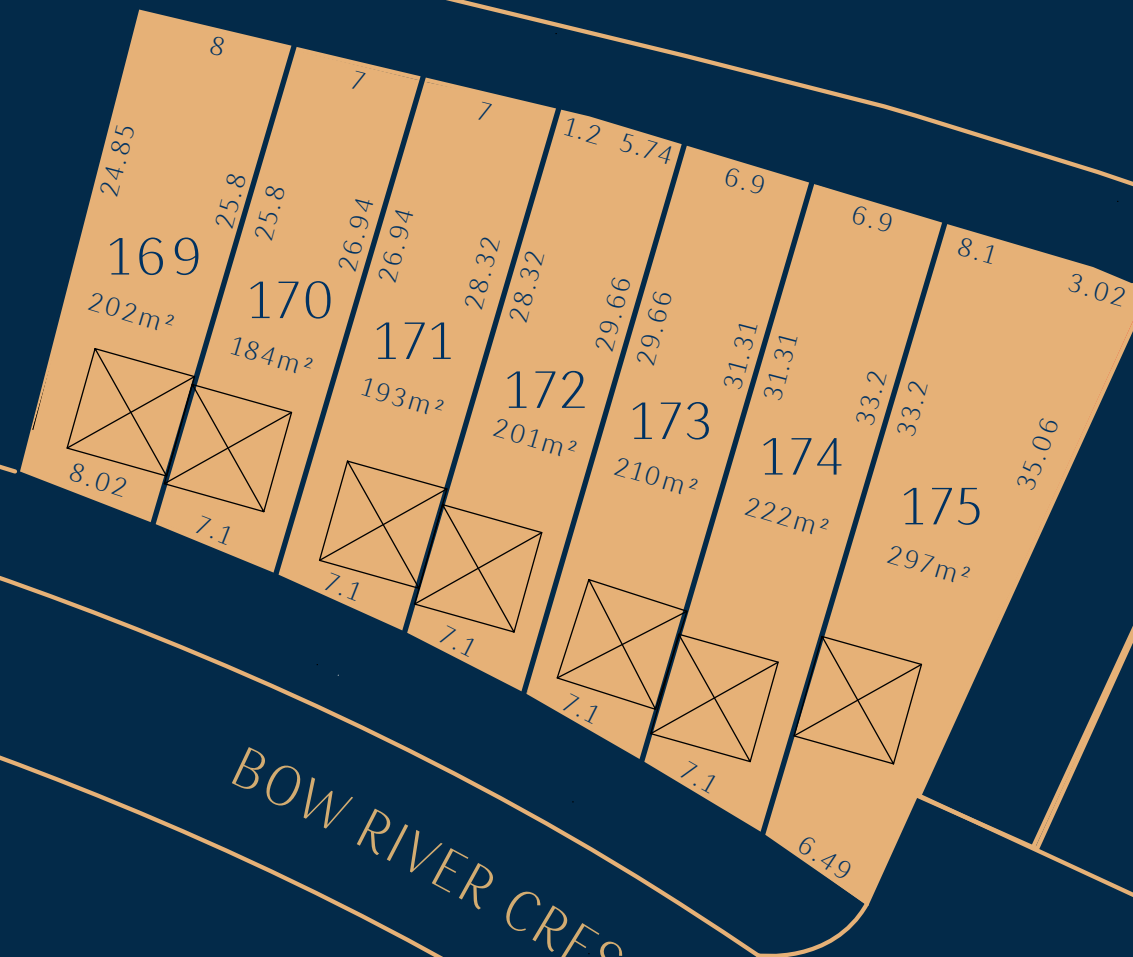

The Peninsula

BURSWOOD

BOW RIVER CRESCENT

VICTORIA PARK DRIVE

TTTTTTTTTT

The information shown on this plan has been prepared with care, however it is subject to change and cannot form part of any offer or contract other than to identify the lot number and location of the block being purchased. Whilst all reasonable care has been taken to prepare this information, the Seller or its representatives and agent cannot be held responsible for any inaccuracies. Interested parties must be sure to undertake their own independent enquiries. Lot information is subject to survey, Title Office and regulatory approval. Mirvac Real Estate Pty Ltd. Mirvac WA Pty Ltd. 7th June 2018.